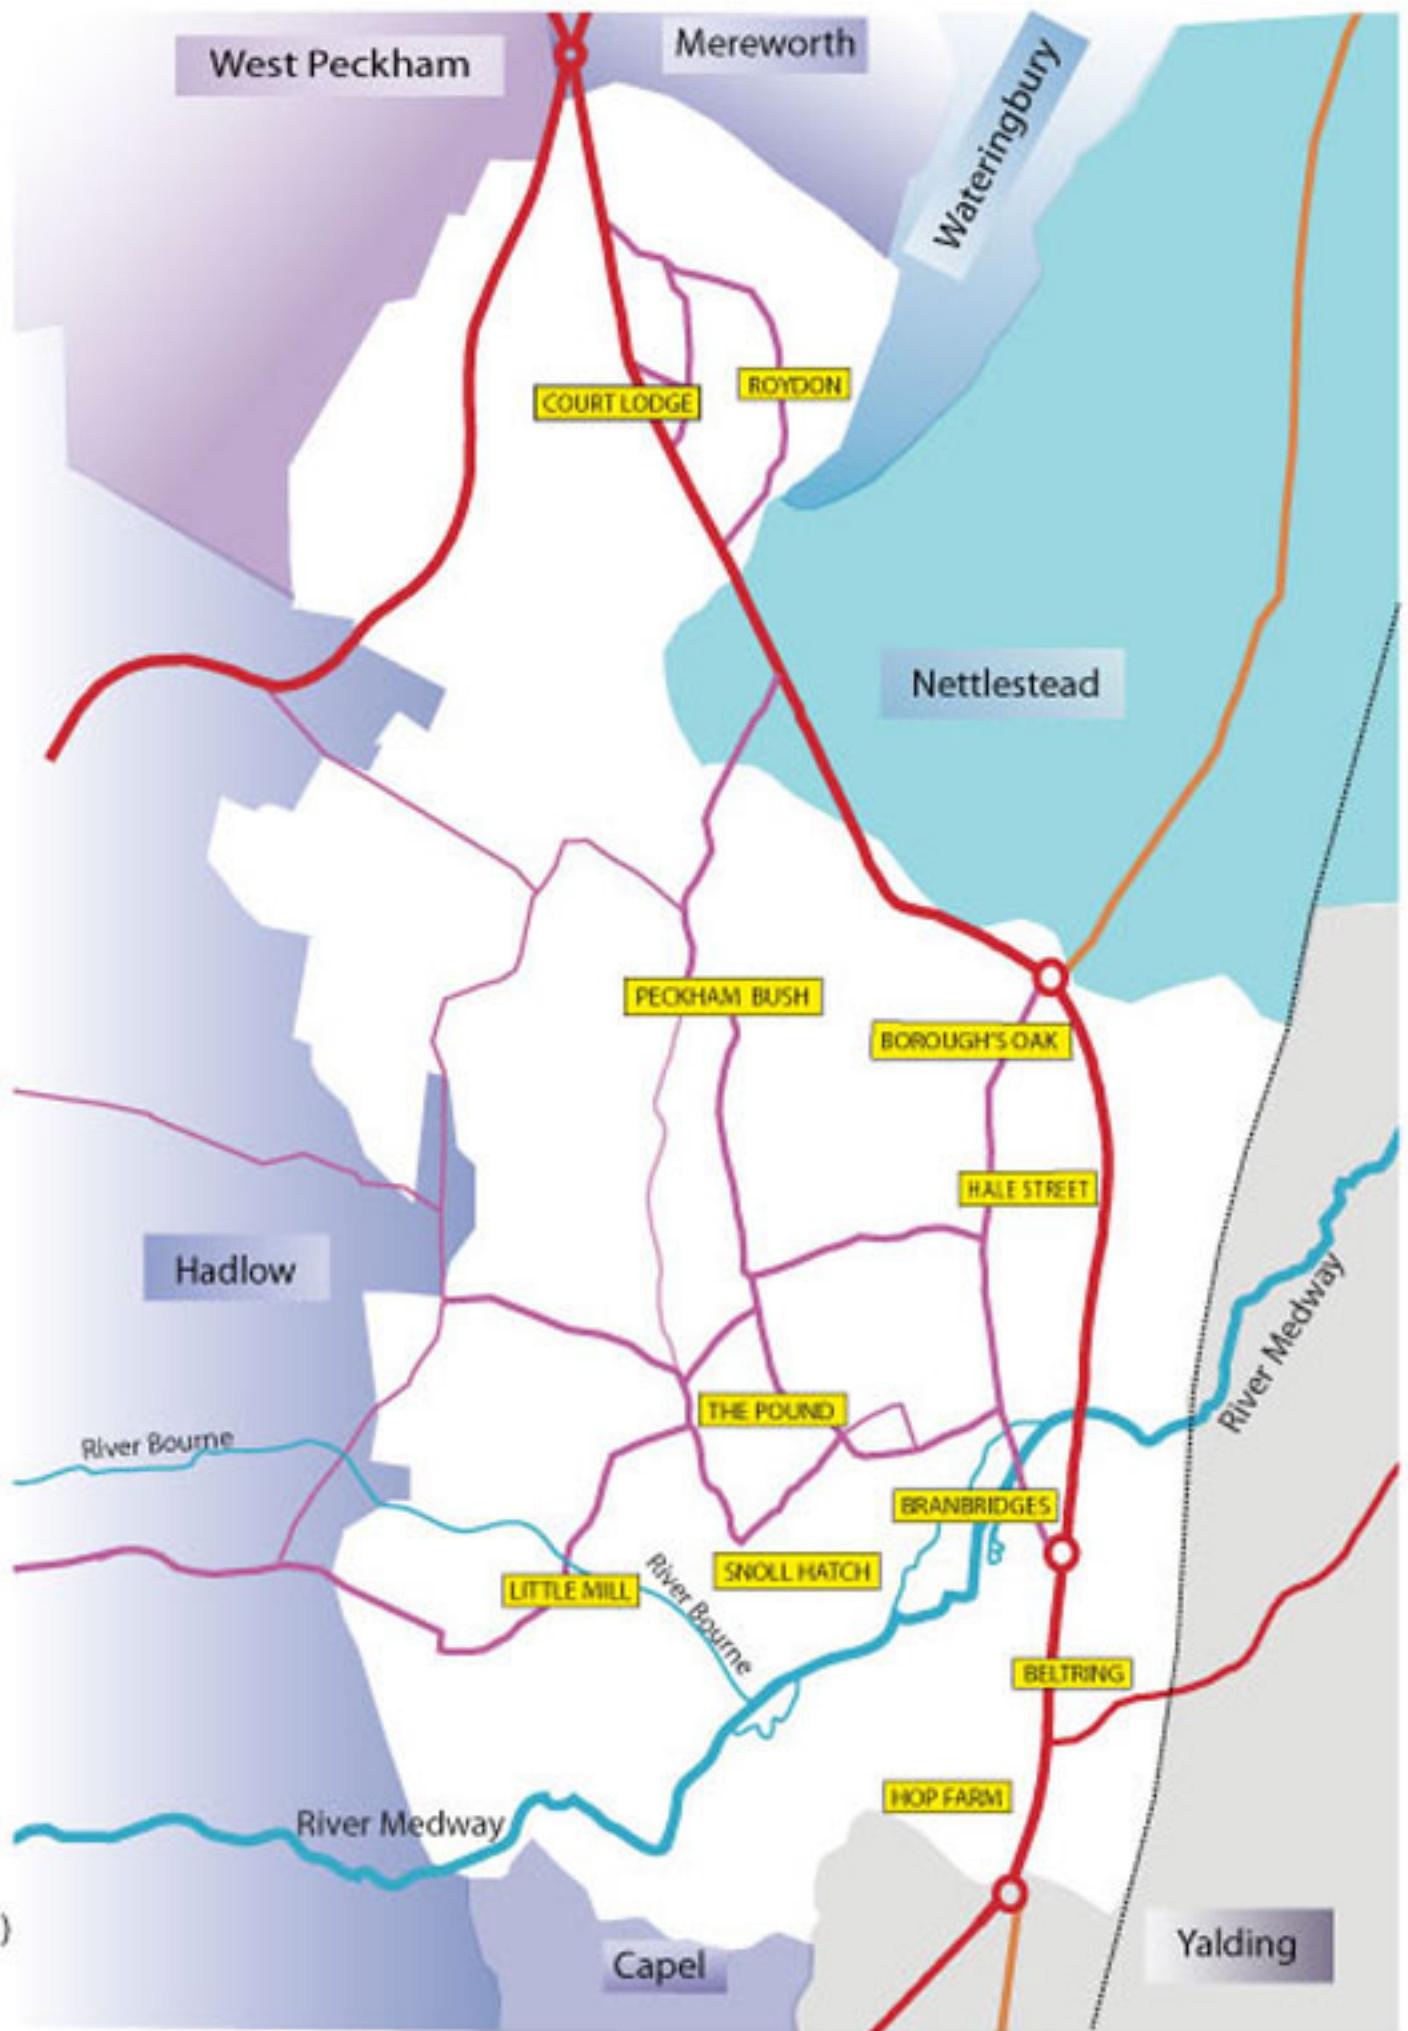

- Addlestead Road
- Bardsley Close
- Bell's Farm Road
- Beltring Road
- Boyle Way (A228)
(Hale Street by-pass)
- Bramley Road
- Branbridges Road
- Bullen Lane
- Bush Road
- Caysers Croft
- Chidley Cross Road
- Church Lane
- Cotman Way
- Crown Acres
- Drage Road
- Fell Mead
- Golding Gardens
- Hale Court
- Hale Street
- Hatches Lane
- Henham Gardens
- Hop Bine Close
- Maidstone Road (A26)
- Maidstone Road (B2015)
- Martins Lane
- Medway Meadows
- Old Church Lane
- Old Road
- Old Church Road
- Orchard Road
- Park Road
- Pattenden Gardens

- | | | |
|------------------------------------|------------------------|--------------------|
| Pierce Mill Lane | Russett Road | Tonbridge Road |
| Pinkham | Seven Mile Lane (A228) | Torbay Road |
| Pinkham Gardens | Smithers Lane | The Old Dairy |
| Pippin Road | Snoll Hatch Road | The Freehold |
| Pound Road | Stanford Lane | Westwood Road |
| Riverside Mews
(Medway Meadows) | Stockenbury | Whitebine Gardens |
| Roydon Hall Road | Strettitt Gardens | William Luck Close |